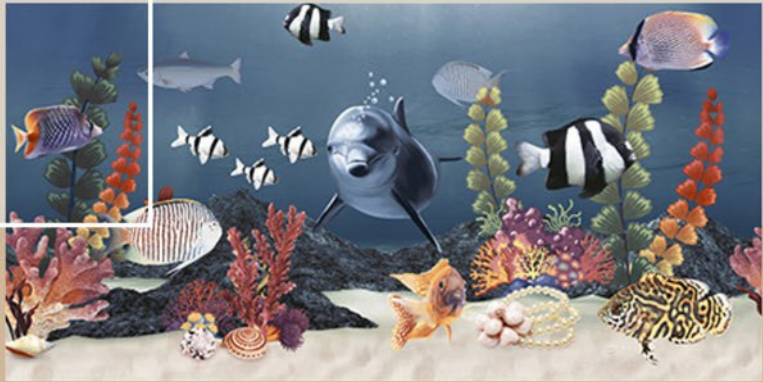

300 X 600 MM

The beauty of ancient style

GLOSSY

S E R I E S

Wall Tiles 300X600 MM

1-9001_LT
2-9001_HL_1
3-9001_HL_1
4-9001_DK

1-9002_LT
2-9002_HL_1
3-9002_HL_2
4-9002_DK

WATERPROOF
SURFACE